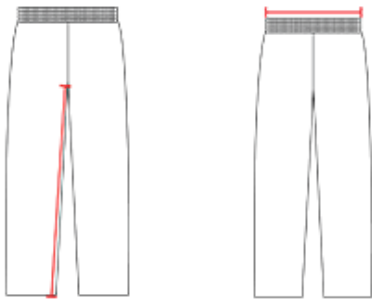

HOW TO MEASURE

These product specimcations reference a product's measurements. For sizing information and guidance, please reference our sizing charts.

WAIST WIDTH

Measured across the top of the waist opening.

INSEAM

Measured from crotch point to bottom leg opening.